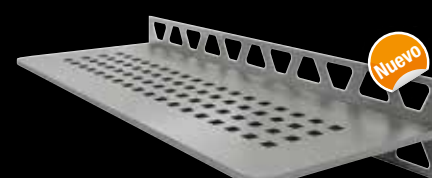

Acero inoxidable
cepillado
SE S3 D3 EB

WAVE

Acero inoxidable
cepillado
SE S3 D10 EB

FLORAL

Acero inoxidable
cepillado
SE S3 D5 EB

CURVE

Acero inoxidable
cepillado
SE S3 D6 EB

Schlüter®-SHELF-W-S1

115 x 300 mm

PURE

Acero inoxidable
cepillado
SW S1 D7 EB

SQUARE

Acero inoxidable
cepillado
SW S1 D3 EB

WAVE

Acero inoxidable
cepillado
SW S1 D10 EB

FLORAL

Acero inoxidable
cepillado
SW S1 D5 EB

CURVE

Acero inoxidable
cepillado
SW S1 D6 EB

Schlüter®-SHELF-N-S1

87 x 300 mm

PURE

Acero inoxidable
cepillado
SN S1 D7 EB

SQUARE