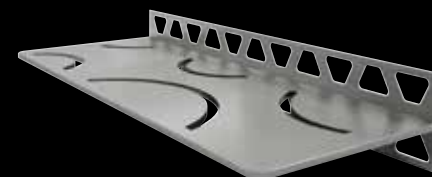

Acero inoxidable
cepillado
SE S3 D3 EB

WAVE

Acero inoxidable
cepillado
SE S3 D10 EB

FLORAL

Acero inoxidable
cepillado
SE S3 D5 EB

CURVE

Acero inoxidable
cepillado
SE S3 D6 EB

Schlüter®-SHELF-W-S1

115 x 300 mm

PURE

Acero inoxidable
cepillado
SW S1 D7 EB

SQUARE

Acero inoxidable
cepillado
SW S1 D3 EB

WAVE

Acero inoxidable
cepillado
SW S1 D10 EB

FLORAL

Acero inoxidable
cepillado
SW S1 D5 EB

CURVE

Acero inoxidable
cepillado
SW S1 D6 EB

Schlüter®-SHELF-N-S1

87 x 300 mm

PURE

Acero inoxidable
cepillado
SN S1 D7 EB

SQUARE